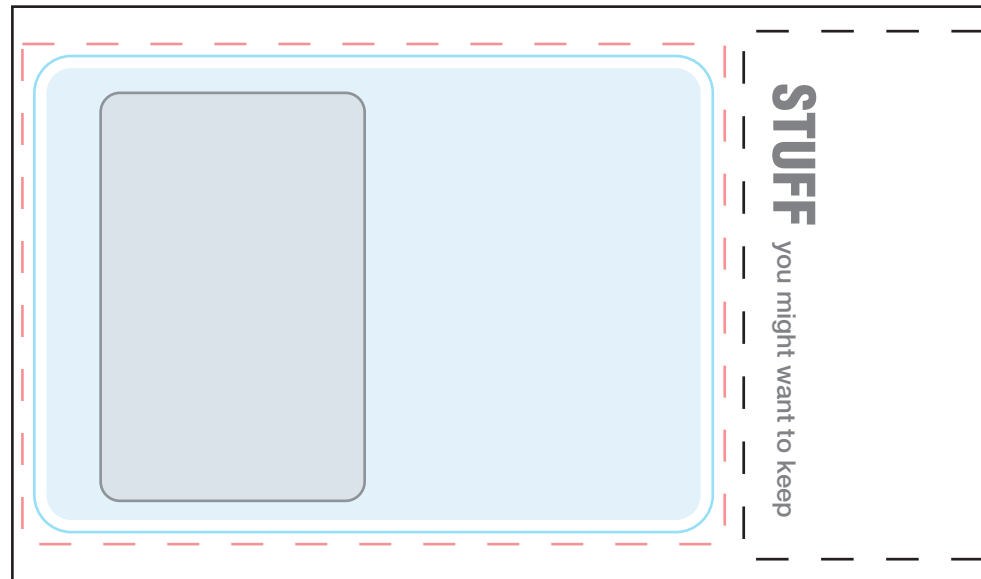

Box

Note: partial
DOME SIDE
will show thru
window of box

- * dotted area indicates minimal bleed required (0.125")
- * blue outline indicates actual size of decal / plate (3.5"W X 2.5"H)
- * blue box indicates safe area (3.4"W X 2.35"H)
- * black box indicates box size (5.125"W X 3"H)
- * dotted black box cord/instruction size (1.25"W X 2.75"H)
- * grey box indicates approx. window size (1.375"W X 2.125"H)